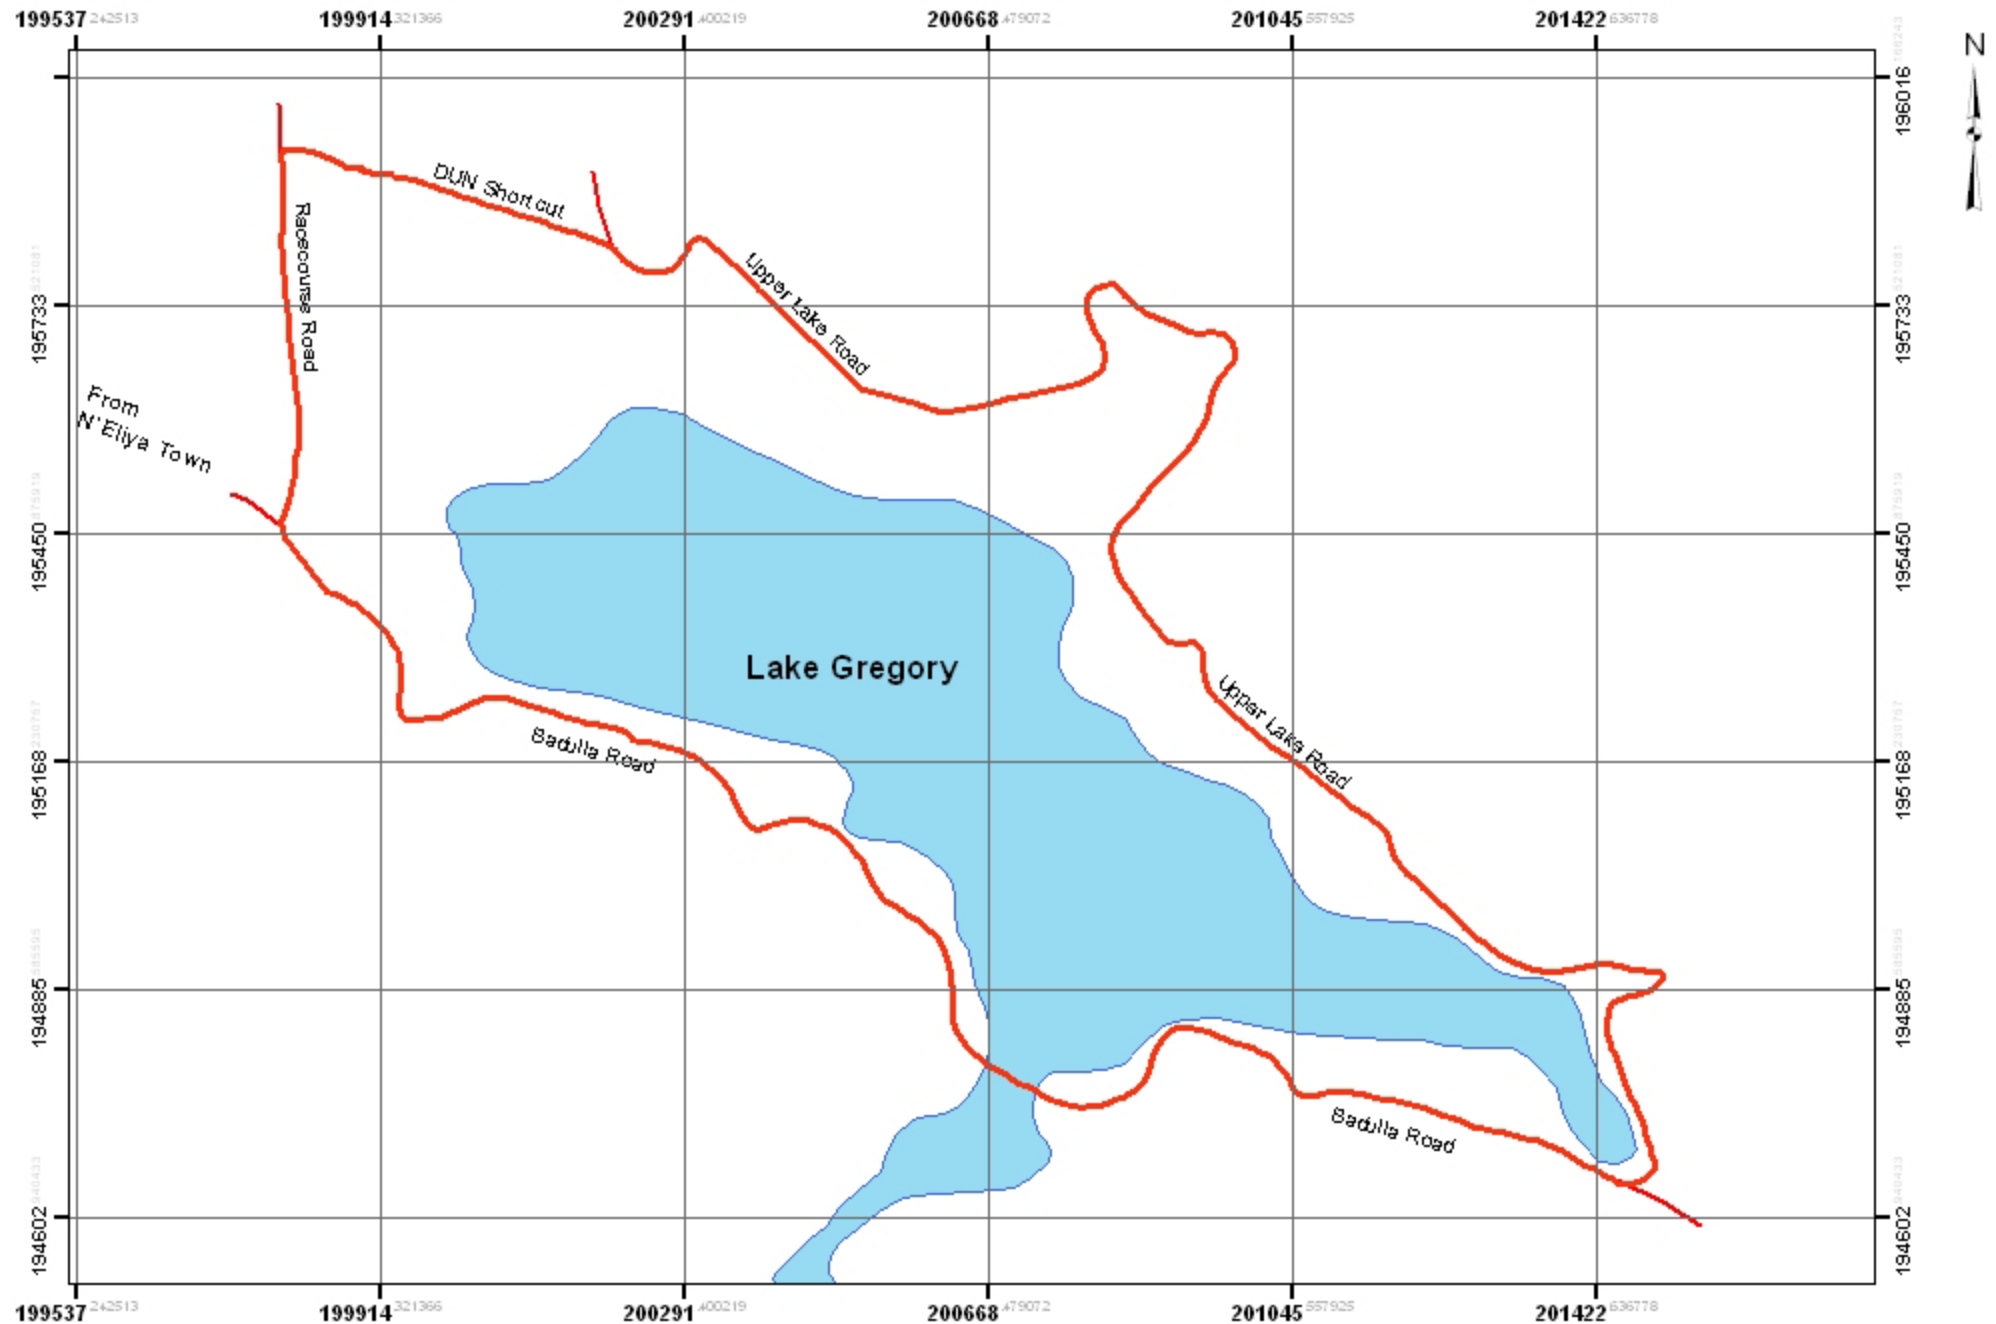

Location Map of Lake Gregory

Sources: 1:50,000 Topo sheet Survey Department map, edited in 1996
Road layer - GPS line feature/24.09.2004
Prepared by: GIS Unit/CEA/2004